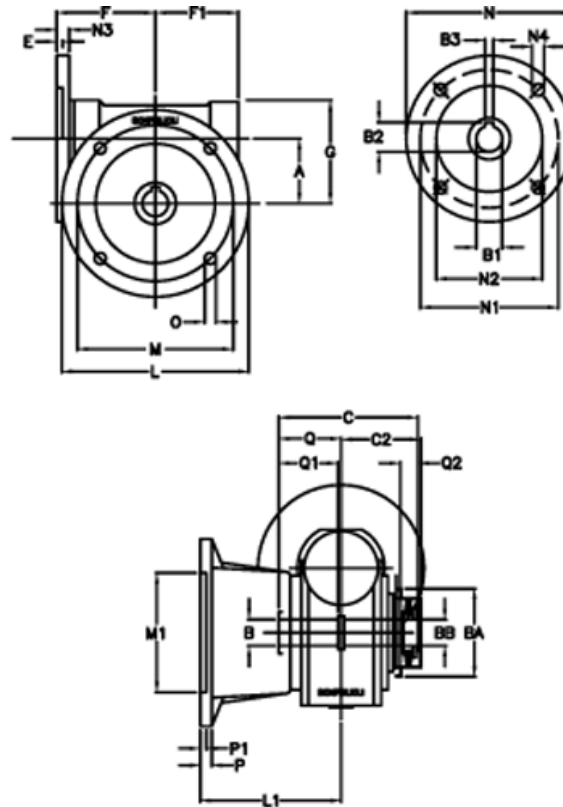

Data Sheet

Article number: 390204403562716

Description: Worm Gear with Torque Limiter
VF 44-L1-FA-35-P71B5

Measures

a = 44.6	C2 = 48	m = 87	P = 9
B = 18	Description = VF 44FA-xx-71B5	M1 = 60	P1 = 7
B1 E7 = 14	E = 2	N = 160	Q = 32.0
B2 = 16.3	F = 65	N1 = 130	Q1 = 32
B3 H9 = 5	F1 = 54	N2 = 110	Q2 = 12
BA = 40	g = 71	N3 = 10.5	
BB H7 = 11	L = 110	N4 = 9.5	
C = 79	L1 = 90	O = 8.5	